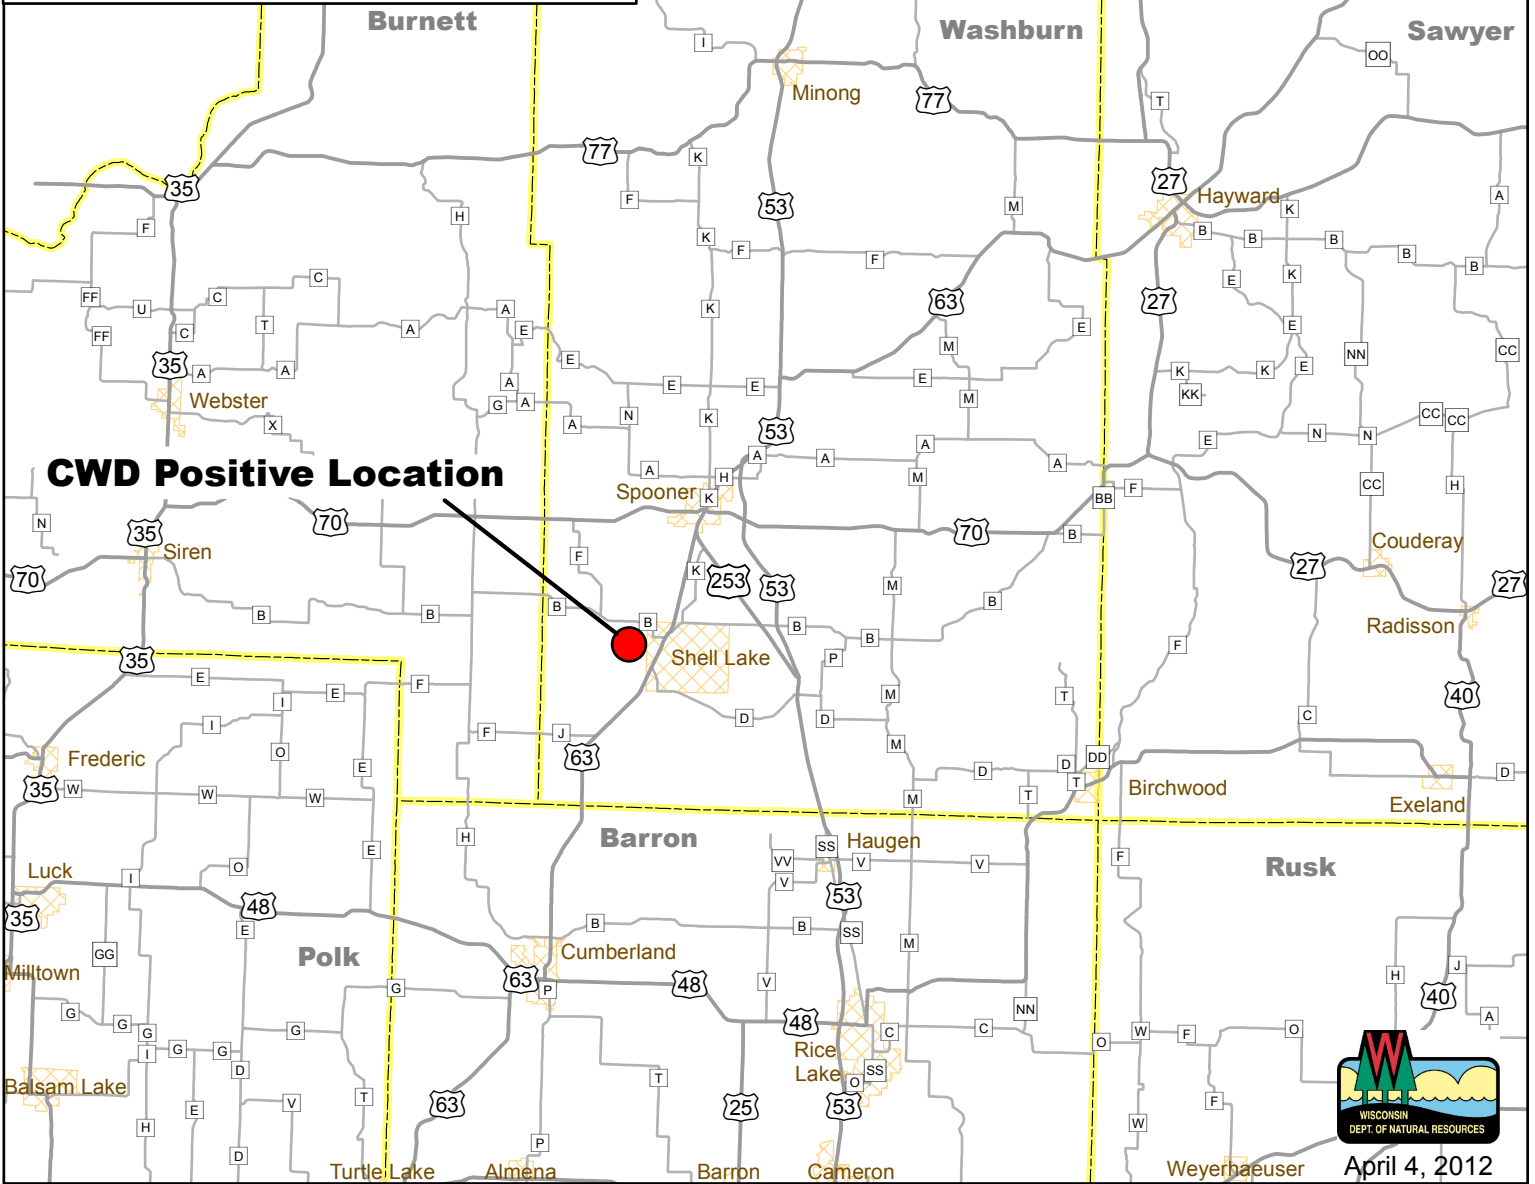

Washburn County CWD Positive Location

April 4, 2012