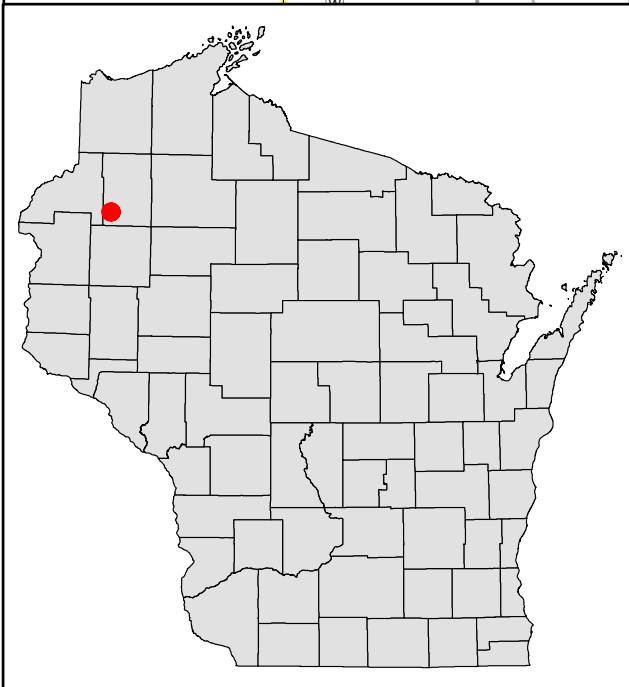

Washburn County CWD Positive Location

April 4, 2012